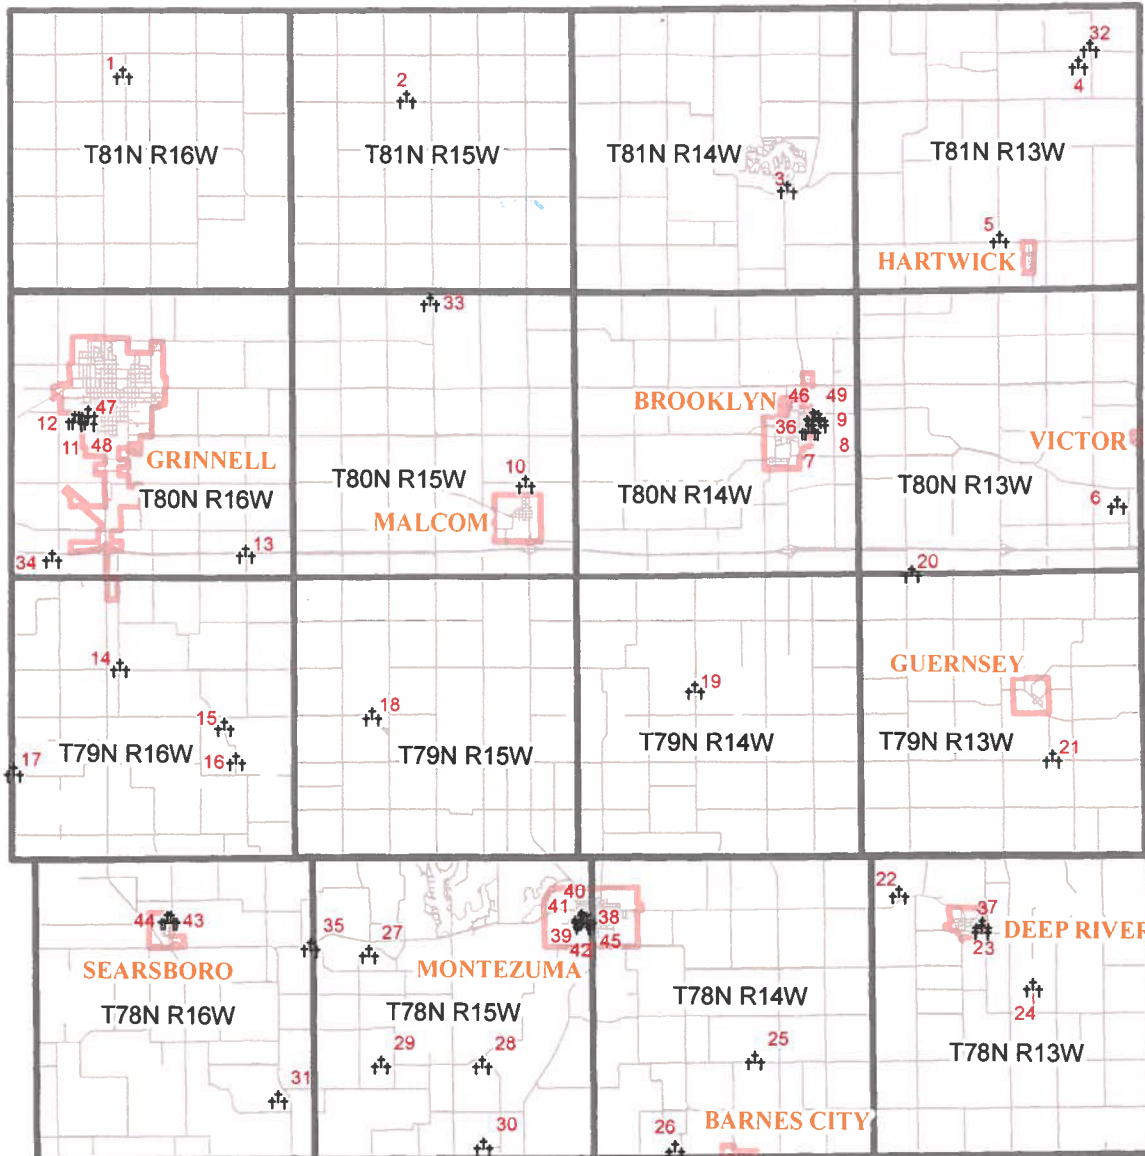

Color versions of this map available in digital version.

Cemetery Location Map of Poweshiek County, Iowa

- | | | |
|---|--------------------------------------|--|
| 1. CHESTER TOWNSHIP CEMETERY | 17. FRIENDS CHURCH CEMETERY | 33. TRINITY EVANGELICAL LUTHERAN CHURCH CEMETERY |
| 2. SHERIDAN TOWNSHIP CEMETERY | 18. PLEASANT TOWNSHIP CEMETERY | 34. WESTFIELD CEMETERY |
| 3. KENT CHURCH CEMETERY | 19. LYTLE CEMETERY | 35. WEST LIBERTY CEMETERY |
| 4. WINSLOW CEMETERY | 20. HARMONY CEMETERY | 36. CATHOLIC CEMETERY |
| 5. HARTWICK CEMETERY | 21. GUERNSEY CEMETERY | 37. GOLDENROD CEMETERY |
| 6. OLD VICTOR CEMETERY | 22. LIGHT/SLACK CEMETERY | 38. JACKSON TOWNSHIP CEMETERY |
| 7. CATHOLIC CEMETERY | 23. GOLDENROD CEMETERY | 39. JACKSON TOWNSHIP CEMETERY |
| 8. BROOKLYN CEMETERY ASSOCIATION | 24. DRESDEN CEMETERY | 40. JACKSON TOWNSHIP CEMETERY |
| 9. BROOKLYN CEMETERY ASSOCIATION | 25. BOSWELL/HARPER CEMETERY | 41. JACKSON TOWNSHIP CEMETERY |
| 10. IVY HILL CEMETERY | 26. CEMETERY | 42. MONTEZUMA MASONIC CEMETERY |
| 11. HAZELWOOD CEMETERY | 27. LITTLE MOUNT BAPTIST CEMETERY | 43. SEARSBORO CATHOLIC CEMETERY |
| 12. ST COLUMBIAN CATHOLIC CHURCH CEMETERY | 28. BEASON CEMETERY | 44. IOOF CEMETERY (BERNARD) |
| 13. NORWAY LUTHERAN CEMETERY | 29. FOREST HOME CEMETERY | 45. JACKSON TOWNSHIP CEMETERY |
| 14. OAK GROVE/HAYES CEMETERY | 30. SHEELEY CEMETERY | 46. BROOKLYN CEMETERY ASSOCIATION |
| 15. UPPER BLUE POINT CEMETERY | 31. MILLGROVE/MORE/STILWELL CEMETERY | 47. HAZELWOOD CEMETERY |
| 16. LOWER BLUE POINT CEMETERY | 32. BLAKE CEMETERY | 48. HAZELWOOD CEMETERY |
| | | 49. BROOKLYN CEMETERY ASSOCIATION |

**PATRONIZE
YOUR
ADVERTISERS**

They Make It Possible For This
Directory To Come To
The Rural Residents Of This County.
Be Sure To Thank Them.